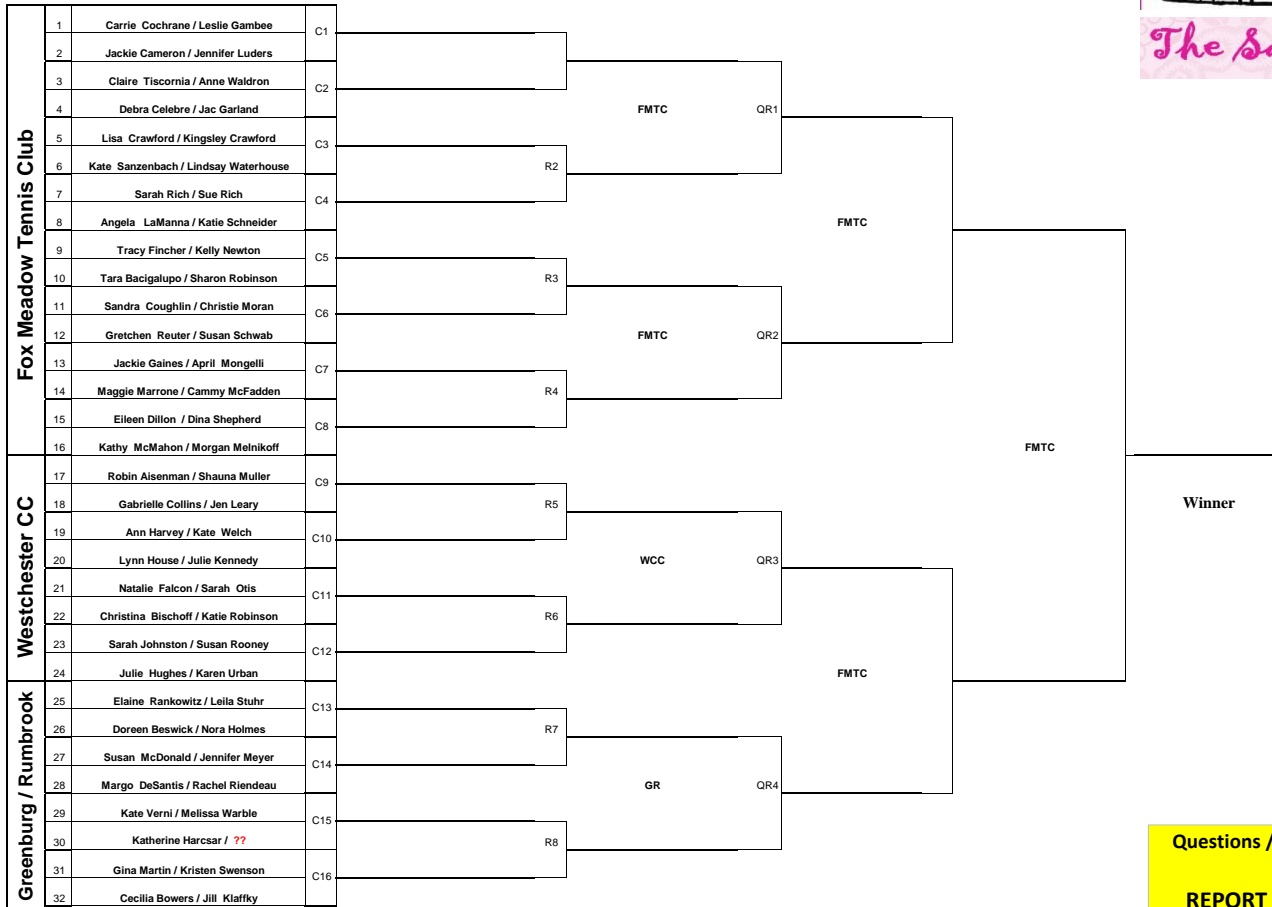

The Sally 2018

Wed Oct 10, 2018
8:45 AM START

- Seeded Players**
- 1 Carrie Cochrane / Leslie Gambee
 - 2 Cecilia Bowers / Jill Klaffky
 - 3 Robin Aisenman / Shauna Muller
 - 4 Kathy McMahon / Morgan Melnikoff

Match Format
Best of 3 sets with 10 point tie-breaker for third set (first to 10, win by 2)

The Sally

Main Draw

Locations		
FMTC	Fox Meadow Tennis Club	14 Wayside Lane, Scarsdale
GR	Greenburgh - Rumbrook Park	1 E Rumbrook Park Rd, Hartsdale
WCC	Westchester CC	99 Biltmore Ave, Rye,